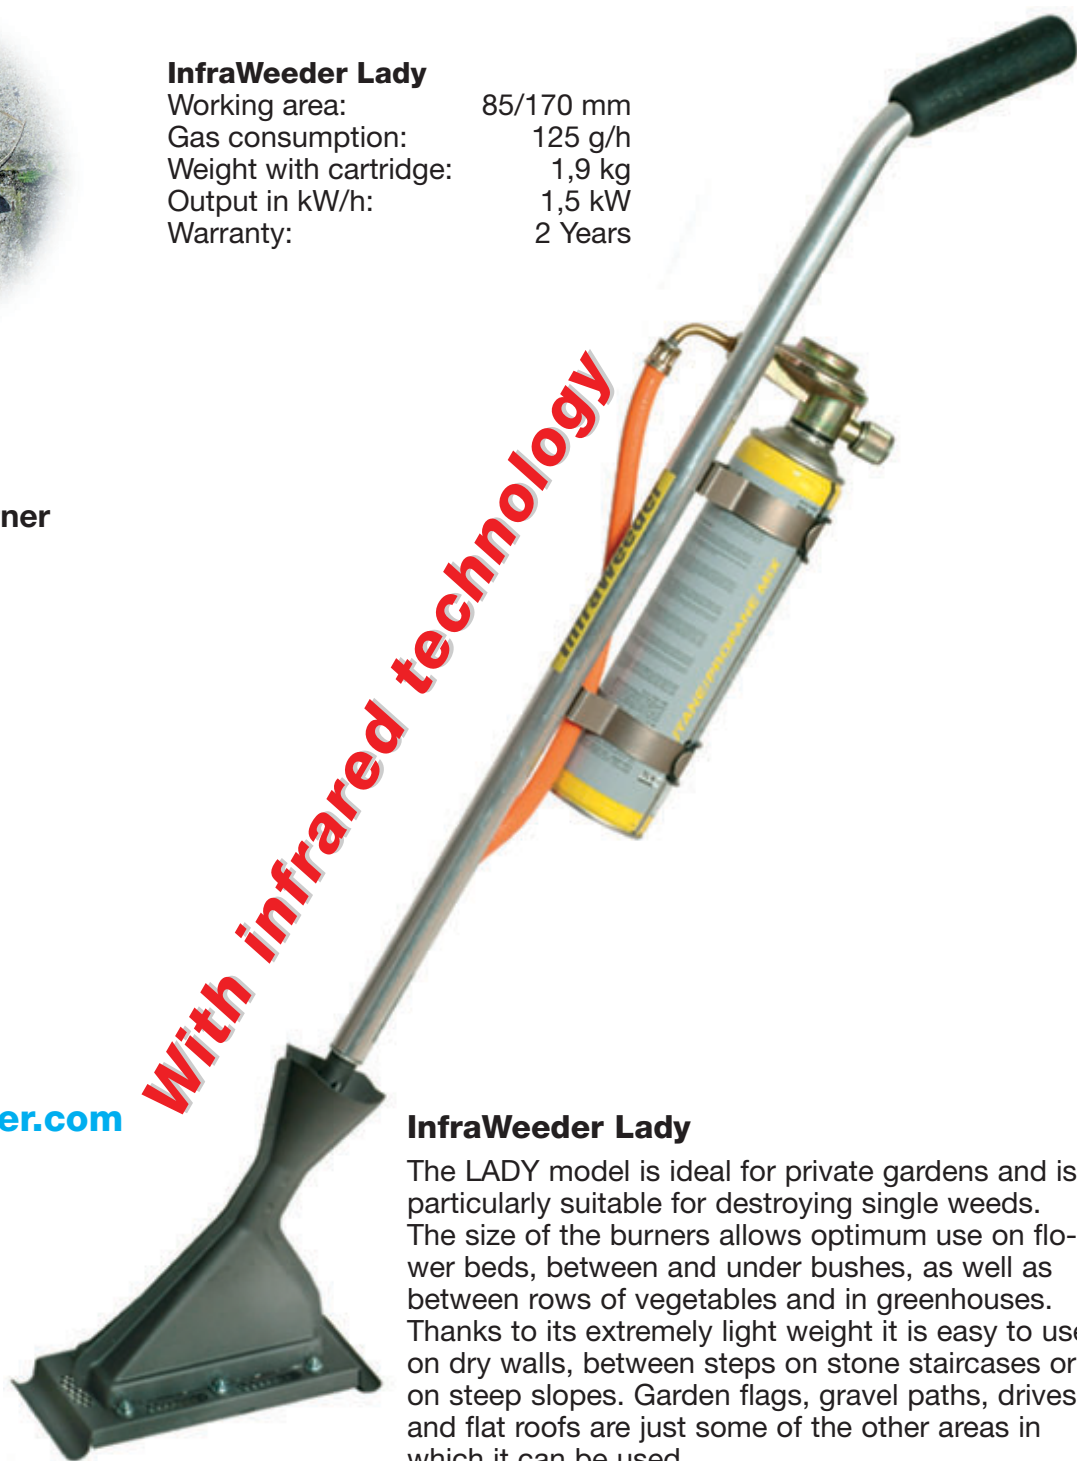

Infrared weeder

InfraWeeder Lady

Working area:	85/170 mm
Gas consumption:	125 g/h
Weight with cartridge:	1,9 kg
Output in kW/h:	1,5 kW
Warranty:	2 Years

Advantages:

- ✓ no chemicals
- ✓ with infrared burner
- ✓ no open flame
- ✓ noiseless
- ✓ chemical free
- ✓ easy to use

More infos:

www.infraweeder.com

InfraWeeder Lady

The LADY model is ideal for private gardens and is particularly suitable for destroying single weeds. The size of the burners allows optimum use on flower beds, between and under bushes, as well as between rows of vegetables and in greenhouses. Thanks to its extremely light weight it is easy to use on dry walls, between steps on stone staircases or on steep slopes. Garden flags, gravel paths, drives and flat roofs are just some of the other areas in which it can be used.

The infrared technique of InfraWeeder destroys weeds fast and chemical free. The intensive infrared heat is applied directly to weeds and seeds, destroying protein cells and starting the withering process immediately.

Article No.	Description
IW Lady	incl. gas cartridge (one way), lighter
IW Butan 330E	Spare gas cartridge (one way), 330gr.
IW Butan 330K	Box with 12 cartridge